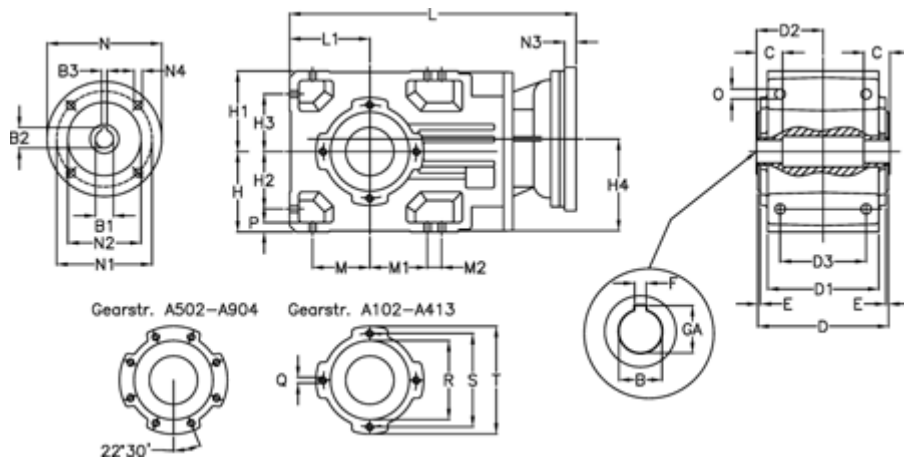

Article number: 29600105863220

Description: Bevel helical gearbox
A102UH25-58,6-P63B5

Measures

B = 25	D3 = 75	H3 = 50.0	N1 = 115	S = 100
B1 = 11	Description = A102UH25-xx-P63 B5	H4 = 83.0	N2 = 95	T = 120
B2 = 12.8	E = 3.0	L = 282.5	N3 = 0	
B3 = 4	F = 8	L1 = 70	N4 = M8x19	
C = 18	GA = 28.3	M = 50.0	O = 9.5	
D = 117	H = 70	M1 = 50.0	P = 9	
D1 = 95	H1 = 70	M2 = 0	Q = M8x12	
D2 = 60.0	H2 = 50.0	N = 140	R = 80	